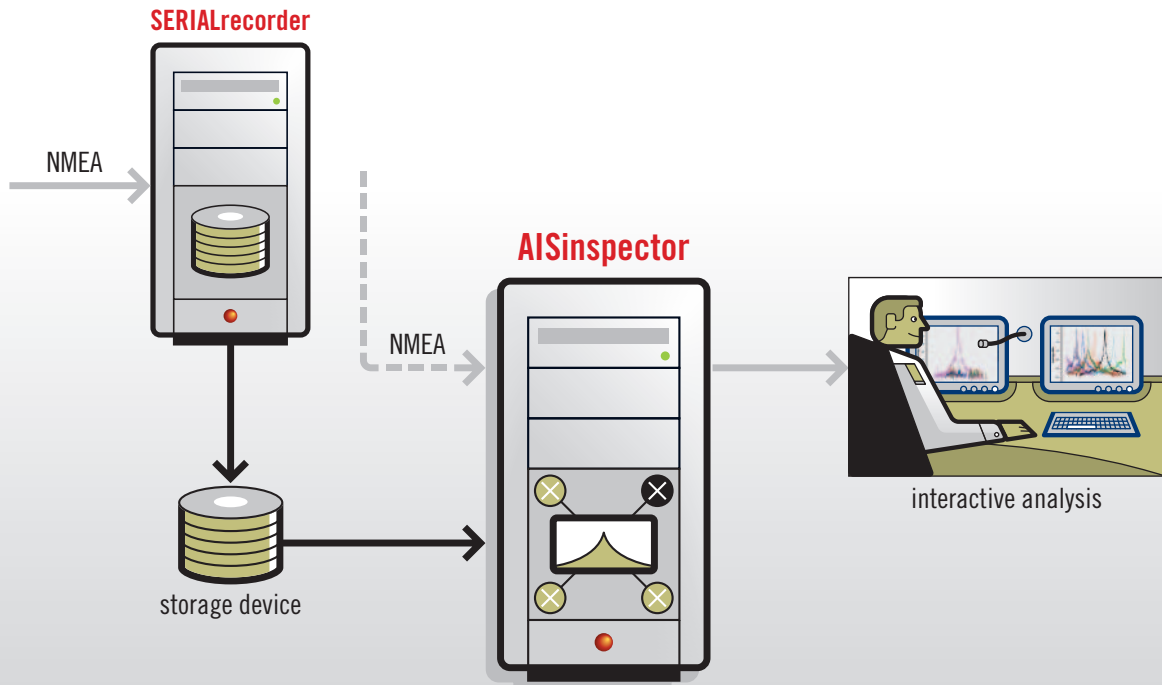

AISinspector

AISinspector is a professional software tool of in-innovative navigation GmbH for analysis of AIS data received by a network of AIS base station. On the other hand an input of live data is possible.

Subsequent application of a variety of specific filters allows search and investigation for specific data. The program processes textual (e.g. quality information), graphical (e.g. statistical data) or georeferenced data (e.g. location of transponder losses).

Statistic functions for traffic data like message quantity are involved allowing precise detection of loss of transponders or of technical misbehavior of AIS devices.

Areas with no AIS coverage become obvious, therefore, aisINSpector is perfectly suited to analyze AIS system setup and coverage of Base Stations. Field strength based on VSI data can be examined, as well as the quality of data transmission of particular transponder units. Data output is illustrated graphically on the ECDIS chart and, if desired, in separate windows as histograms or Correlation plots.

Sample configuration of AISinspector

Graphical User Interface

Highlights

- Input is standard NMEA data
- Comprehensive criteria for analysis (Time, geo-referenced per region and per river, MID, MMSI, message type)
- Quick data processing
- Various output options: graphical charts, geo-referenced, ASCII tables
- Stepwise refining of data analysis
- Export/Import of results to Excel, Access, etc.
- Well designed presentation of results
- Seamless zoom and pan interaction with all diagrams
- Printing of tables and diagrams
- Settings can be saved for further investigations
- Prepared for use on inland waterways