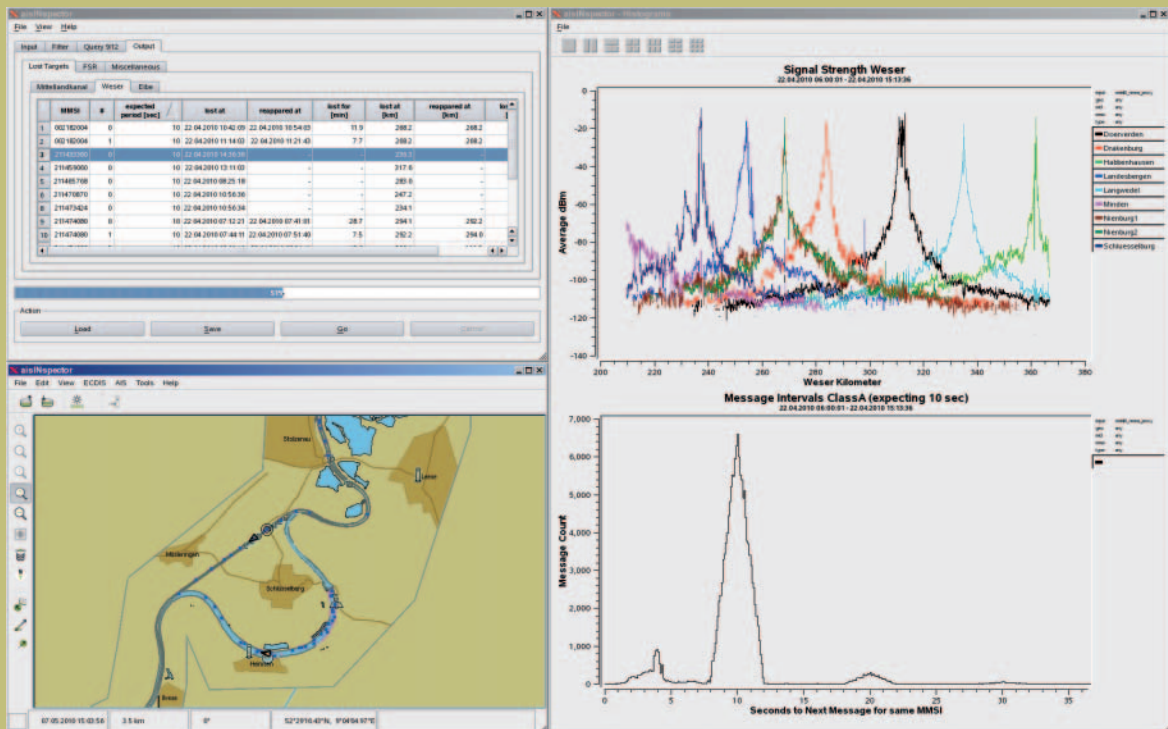

Subsequent application of a variety of specific filters allows search and investigation for specific data. The program processes textual (e.g. quality information), graphical (e.g. statistical data) or georeferenced data (e.g. location of transponder losses).

Statistic functions for traffic data like message quantity are involved allowing precise detection of loss of transponders or of technical misbehavior of AIS devices.

Areas with no AIS coverage become obvious, therefore, aisINSpector is perfectly suited to analyze AIS system setup and coverage of Base Stations. Field strength based on VSI data can be examined, as well as the quality of data transmission of particular transponder units. Data output is illustrated graphically on the ECDIS chart and, if desired, in separate windows as histograms or Correlation plots.

AISinspector is prepared for usage on inland waterways. It can use river kilometer as position references. Also a network of several rivers and canal sections can be configured within **AISinspector**.

Sample configuration of AISinspector

Graphical User Interface

Highlights

- Input is standard NMEA data
- Comprehensive criteria for analysis (Time, geo-referenced per region and per river, MID, MMSI, message type)
- Quick data processing
- Various output options: graphical charts, geo-referenced, ASCII tables
- Stepwise refining of data analysis
- Export/Import of results to Excel, Access, etc.
- Well designed presentation of results
- Seamless zoom and pan interaction with all diagrams
- Printing of tables and diagrams
- Settings can be saved for further investigations
- Prepared for use on inland waterways